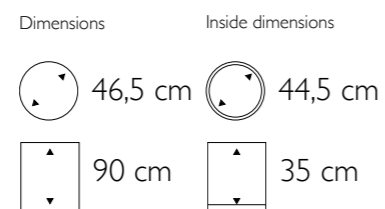

▶ **Bosco Vase Medium**

490102 Cemani
490111 Bark
490121 Coconut

• More sizes available

Bosco Vase in Coconut