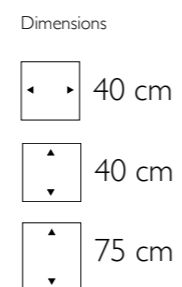

► **Deco Square Synthetic Pedestals**
271001 Structure
271302 High Shine
271603 Matt

- More sizes available

Argilla Round Bowl in Stonecast