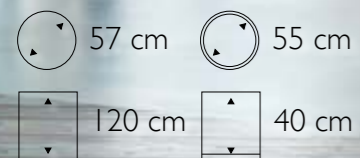

# *Natural*

Brochure

adiem

**Lava Vase Large**

- 612808 Black
- 612908 Grey
- 612108 White

• More sizes available

Dimensions      Inside dimensions

Lava Vase Large in Grey, White and Black