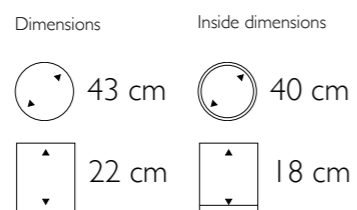

Vita Bowl

- 543221 Light Gold
- 543222 Carbon
- 543223 Medium Silver
- 543224 Bronze

Light in Nature creates the movement of Colors