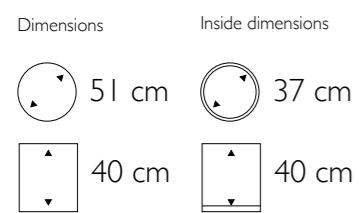

Samar Round Bowl

805103 Split Kabibe Shell