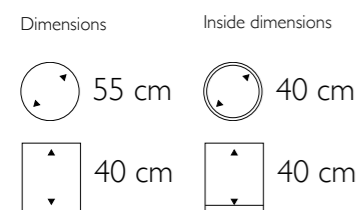

### Bosco Vase Large

- 412103 Cemani
- 412112 Bark
- 412122 Coconut

• More sizes available

Dimensions	Inside dimensions
 57 cm	 55 cm
 120 cm	 40 cm

*Bosco Bowl Plus in Bark*

**Bosco Bowl Plus**

- 455206 Cemani
- 455115 Bark
- 455325 Coconut

*Curved Vase Medium in Iron*

**Curved Vase Medium**

- 690403 Bronze
- 690203 White Washed
- 690503 Iron

- More sizes available

**Luzon Vase**

801167 Raw Cracked Shell  
Polished Stainless Steel

Dimensions

48 cm

Inside dimensions

25 cm

116 cm

110 cm

Curved Oval Small in Iron

*Natural*

**Curved Oval Small**

- 675413 Bronze
- 675213 White Washed
- 675513 Iron

• More sizes available

Dimensions	Inside dimensions
75 cm	73 cm
26,5 cm	26,5 cm
26,5 cm	26,5 cm