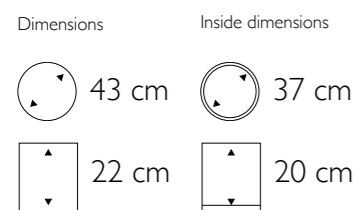

Bosco Bowl

- 443102 Cemani
- 443112 Bark
- 443122 Coconut

Vita Bowl

- 543221 Light Gold
- 543222 Carbon
- 543223 Medium Silver
- 543224 Bronze

Light in Nature creates the movement of Colors