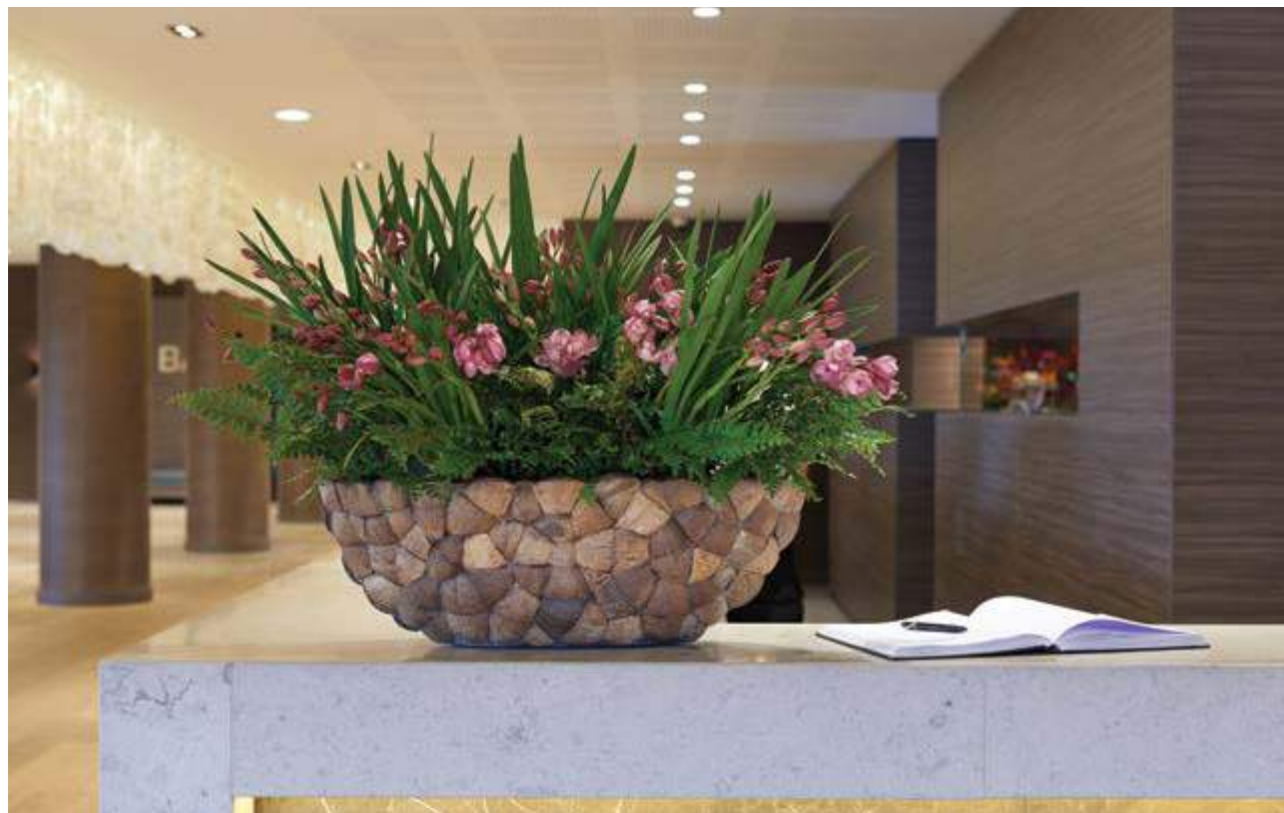

Bosco Oval Small in Coconut

▲ **Bosco Oval Small**

475308 Cemani
475317 Bark
475327 Coconut

• More sizes available