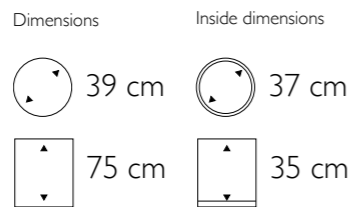

▶ Vita Vase Small

- 500101 Light Gold
- 500102 Carbon
- 500103 Medium Silver
- 500104 Bronze
- 500102M Carbon Mat
- 500103M Medium Silver Mat

• More sizes available

Vita Vase Small in Carbon Mat