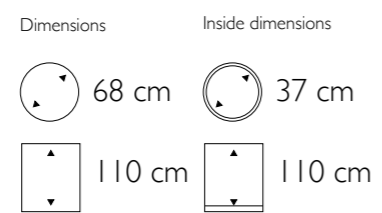

Samar Vase

801103 Split Kabibe Shell

- More sizes available