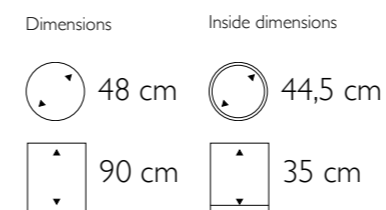

### Bosco Vase Large

- 412103 Cemani
- 412112 Bark
- 412122 Coconut

• More sizes available

Dimensions	Inside dimensions
 57 cm	 55 cm
 120 cm	 40 cm

*Bosco Bowl Plus in Bark*

**Bosco Bowl Plus**

- 455206 Cemani
- 455115 Bark
- 455325 Coconut

*Curved Vase Medium in Iron*

**Curved Vase Medium**

- 690403 Bronze
- 690203 White Washed
- 690503 Iron

- More sizes available

**Luzon Vase**

801167 Raw Cracked Shell  
Polished Stainless Steel

Dimensions

48 cm

Inside dimensions

25 cm

116 cm

110 cm

Curved Oval Small in Iron

*Natural*

**Curved Oval Small**

- 675413 Bronze
- 675213 White Washed
- 675513 Iron

• More sizes available

Dimensions	Inside dimensions
75 cm	73 cm
26,5 cm	26,5 cm
26,5 cm	26,5 cm