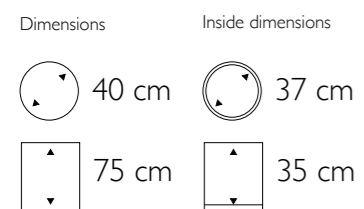

Inside dimensions

37 cm

65 cm

Bordo Bowl in White Lacquer / Eggshell White

**Bordo Bowl**

- 560007 White lacquer  
Eggshell White
- 560017 Black lacquer  
Eggshell Brown

Dimensions	Inside dimensions
 60 cm	 42 cm
 25 cm	 21 cm

► **Bordo Planter**

555007 White Lacquer  
Eggshell White

555017 Black Lacquer  
Eggshell Brown

Dimensions

55 cm

55 cm

Inside dimensions

35 cm

55 cm

► **Deco Square Synthetic Pedestals**

271001 Structure  
271302 High Shine  
271603 Matt

• More sizes available

Dimensions

40 cm

40 cm

75 cm

Bordo Planter in White Lacquer / Eggshell White

Curved Vase Small in White Washed

▲ **Curved Vase Small**

- 675403 Bronze
- 675203 White Washed
- 675503 Iron

• More sizes available

▶ **Curved Round Bowl Small**