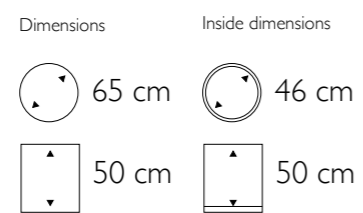

Dimensions	Inside dimensions
 100 cm	 98 cm
 35 cm	 35 cm
 35 cm	 35 cm

  
*Nature is pleased with simplicity*

Graphic Round Bowl in Iron

**Graphic Round Bowl**

- 692502 Iron
- 692202 White Washed
- 692402 Bronze

• More sizes available

Dimensions

Inside dimensions

► **Argilla Round Bowl**  
665009 Stonecast

- More sizes available

► **Deco Square Synthetic Pedestals**  
271001 Structure  
271302 High Shine  
271603 Matt

- More sizes available

Argilla Round Bowl in Stonecast

**Argilla Vase**

610009

Stonecast

Dimensions

65 cm

Inside dimensions

46 cm

100 cm

100 cm

► **Rango Vase Medium**

500187 Eggshell White  
500197 Eggshell Brown

Dimensions

39 cm

Inside dimensions