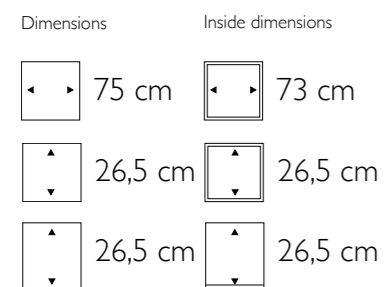

**Coron Vase**  
801102 Raw Cracked Shell

Dimensions		Inside dimensions	
 55 cm	 45 cm		
 110 cm	 35 cm		

*Coron Vase in Raw Cracked Shell*

*Coron Round Bowl in Raw Cracked Shell*

**Coron Round Bowl**  
805002 Raw Cracked Shell

Dimensions		Inside dimensions	
 50 cm	 35 cm		
 32 cm	 30 cm		

Bosco Oval Small in Coconut

▲ **Bosco Oval Small**

475308 Cemani  
 475317 Bark  
 475327 Coconut

• More sizes available

▶ **Bosco Vase Medium**

Dimensions

55 cm

30 cm

40 cm

Inside dimensions

47 cm

15 cm

Graphic Vase Large in Bronze