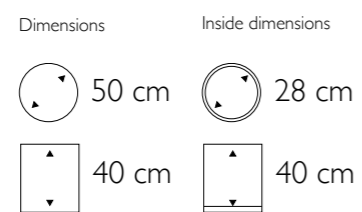

Dimensions

55 cm

30 cm

40 cm

Inside dimensions

47 cm

15 cm

Graphic Vase Large in Bronze

40 cm

**Curved Vase Small**

- 675403 Bronze
- 675203 White Washed
- 675503 Iron

• More sizes available

Dimensions	Inside dimensions
 40 cm	 37 cm
 75 cm	 35 cm

Curved Vase Small in Bronze

Curved Round Bowl Small in Iron and Bronze

**Curved Round Bowl Small**

- 650403 Bronze
- 650203 White Washed
- 650503 Iron

• More sizes available

Dimensions	Inside dimensions
 50 cm	 28 cm
 40 cm	 40 cm

Vita Vase in Eggshell Brown

**Vita Vase Eggshell**

575097 Eggshell Brown  
575087 Eggshell White

Dimensions

75 cm

Inside dimensions

35 cm

► **Vita Round Bowl Small**

500151 Light Gold  
500152 Carbon  
500153 Medium Silver  
500154 Bronze

• More sizes available