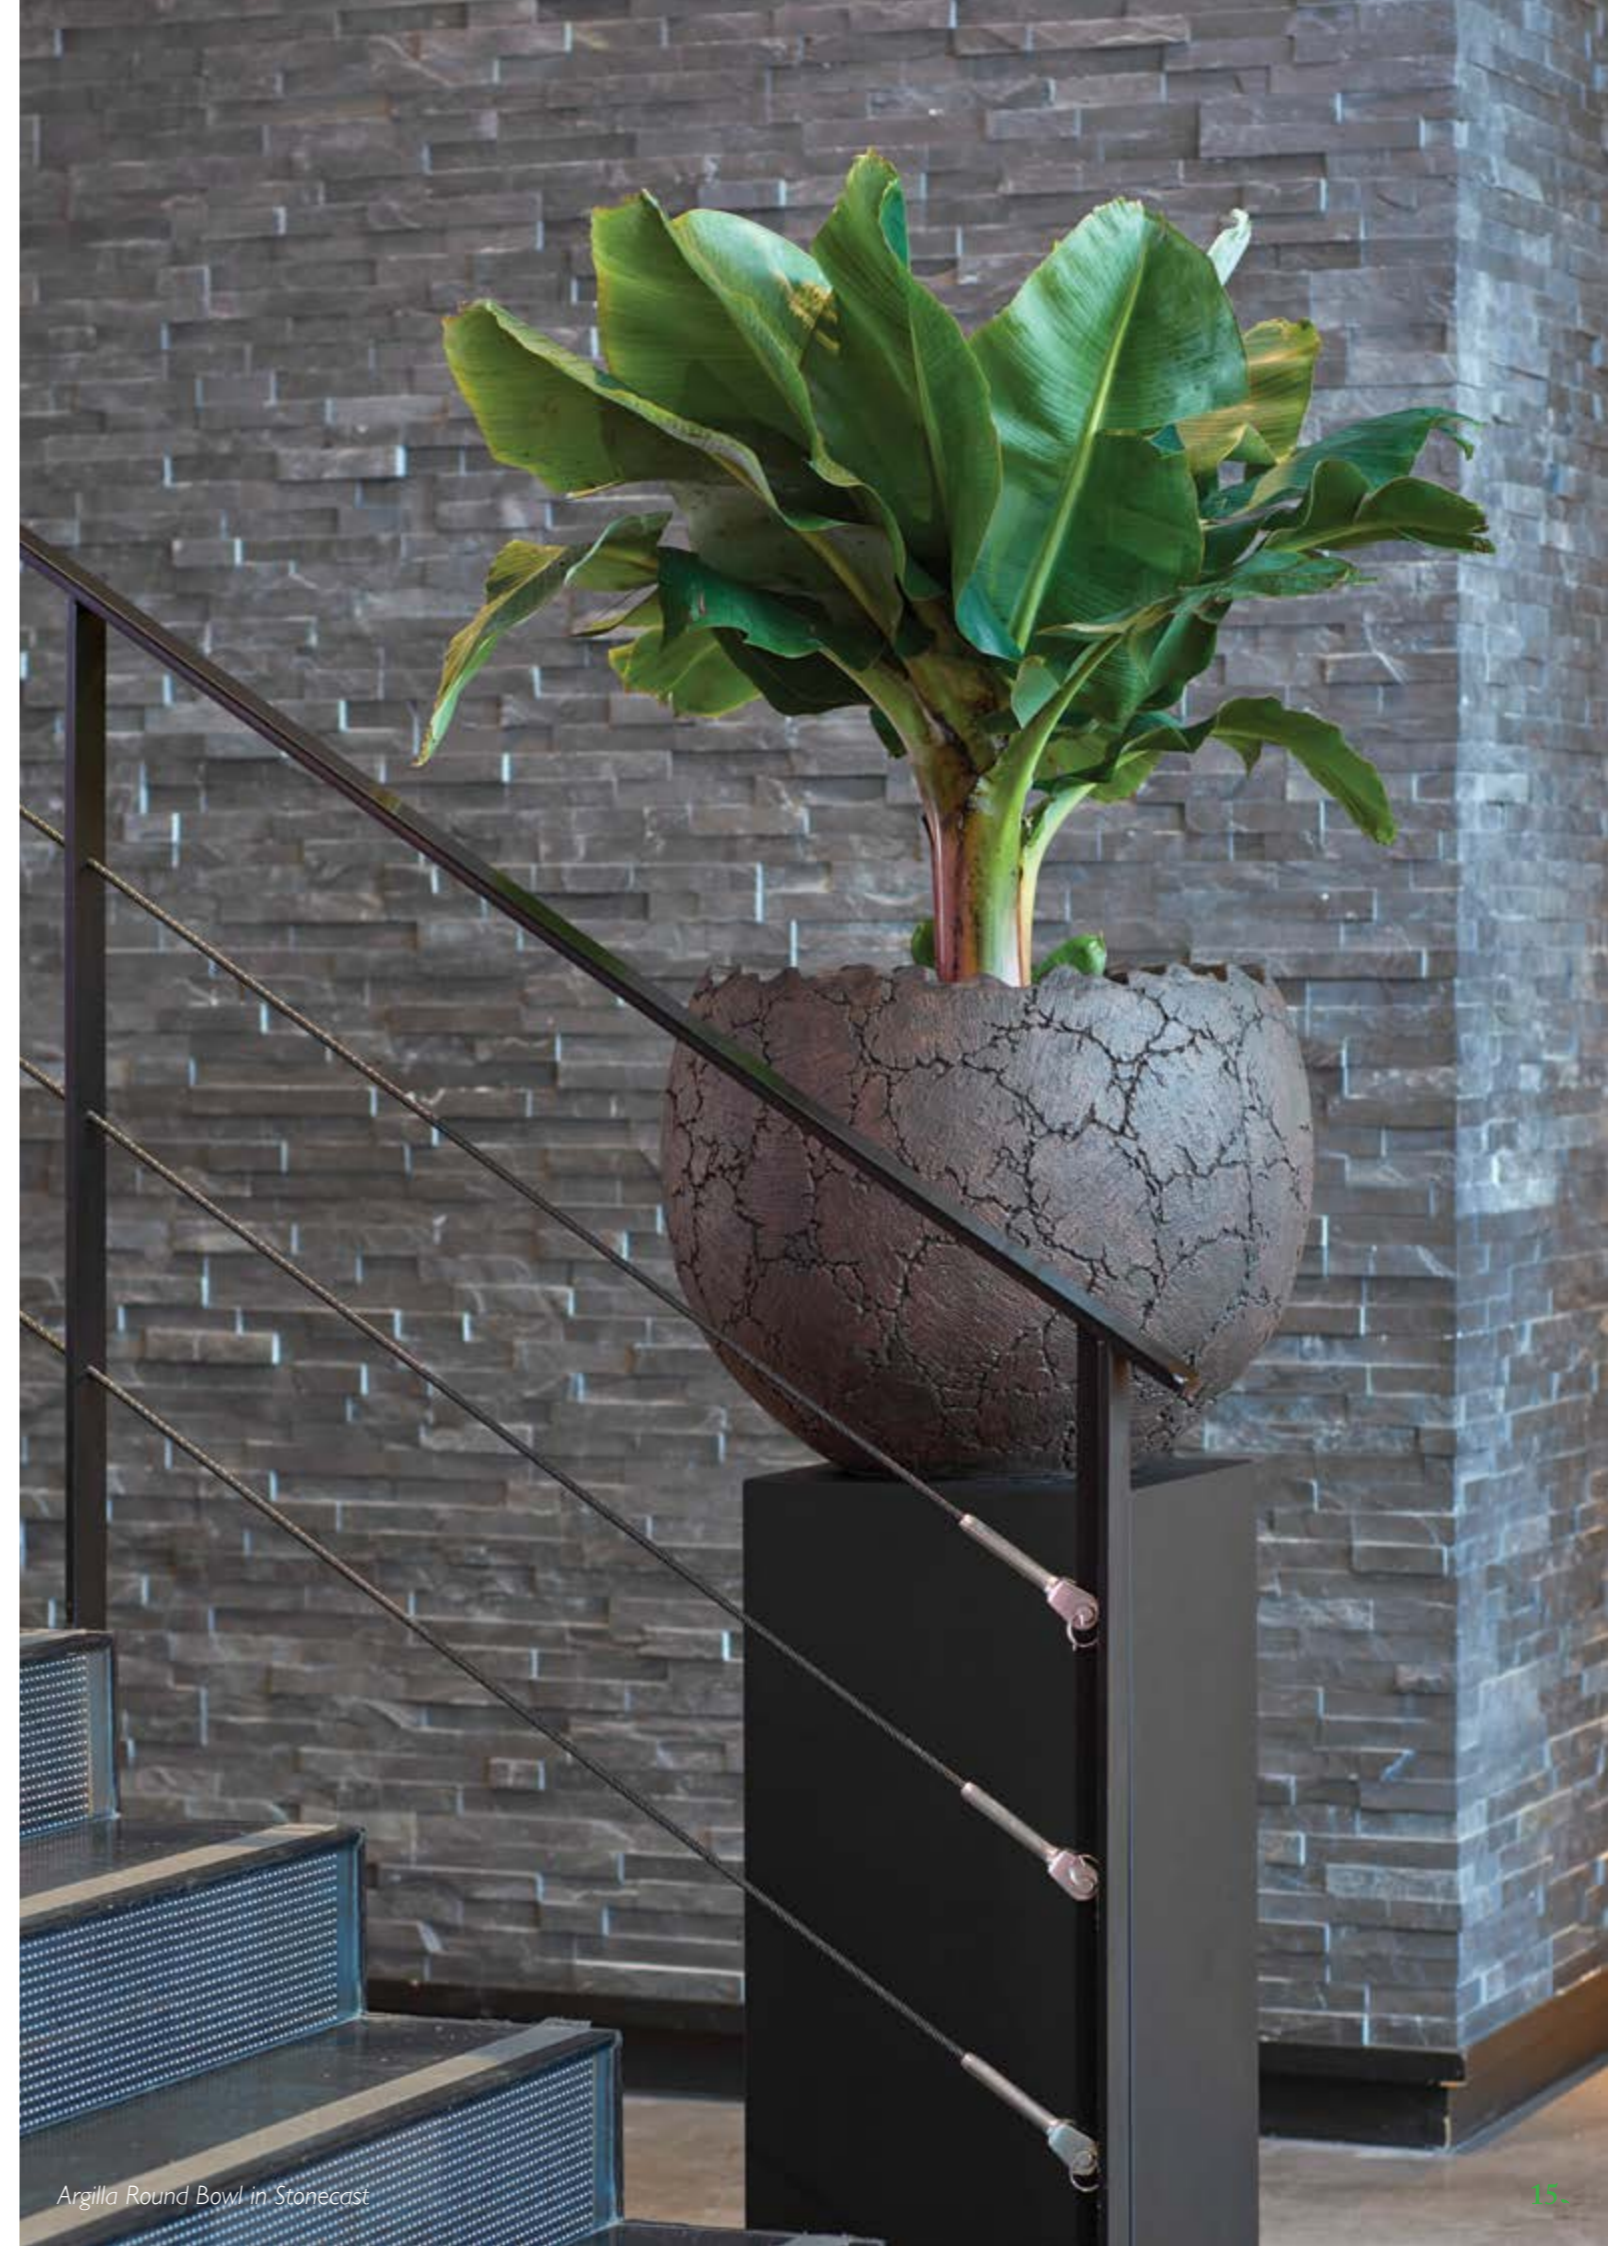

► **Argilla Round Bowl**
665009 Stonecast

- More sizes available

► **Deco Square Synthetic Pedestals**
271001 Structure
271302 High Shine
271603 Matt

- More sizes available

Argilla Round Bowl in Stonecast