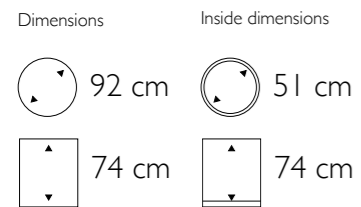

▲ Vita Round Bowl Large

- 500131 Light Gold
- 500132 Carbon
- 500133 Medium Silver
- 500134 Bronze

• More sizes available

▶ Vita Vase Small

- 500101 Light Gold
- 500102 Carbon
- 500103 Medium Silver
- 500104 Bronze
- 500102M Carbon Mat
- 500103M Medium Silver Mat

• More sizes available